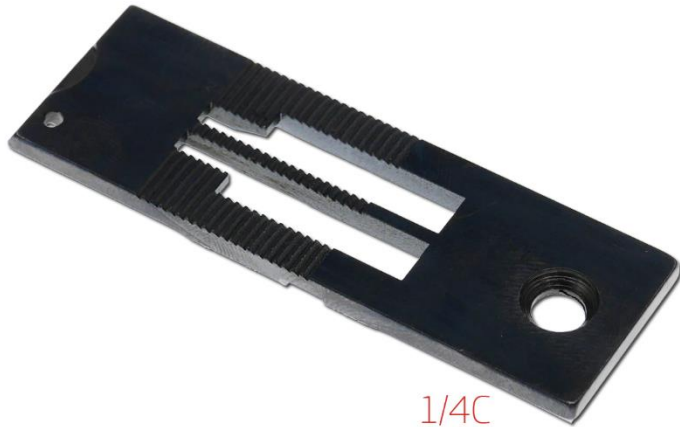

Stronger than time.

A member of EVER PEAK® system

Brochure 2021, Spring

J needle plate & feed dog for heavy duty
double needle lockstitch Brother LT2-842-0

1/8

Jeans 1/8 FD

heavy duty

3/16

Stronger than time.

A member of EVER PEAK® system

Brochure 2021, Spring

J needle plate & feed dog for heavy duty
double needle lockstitch Brother LT2-842-0

1/4C

Jeans 1/4C FD25

heavy duty

Jeans 1/4C FD30L